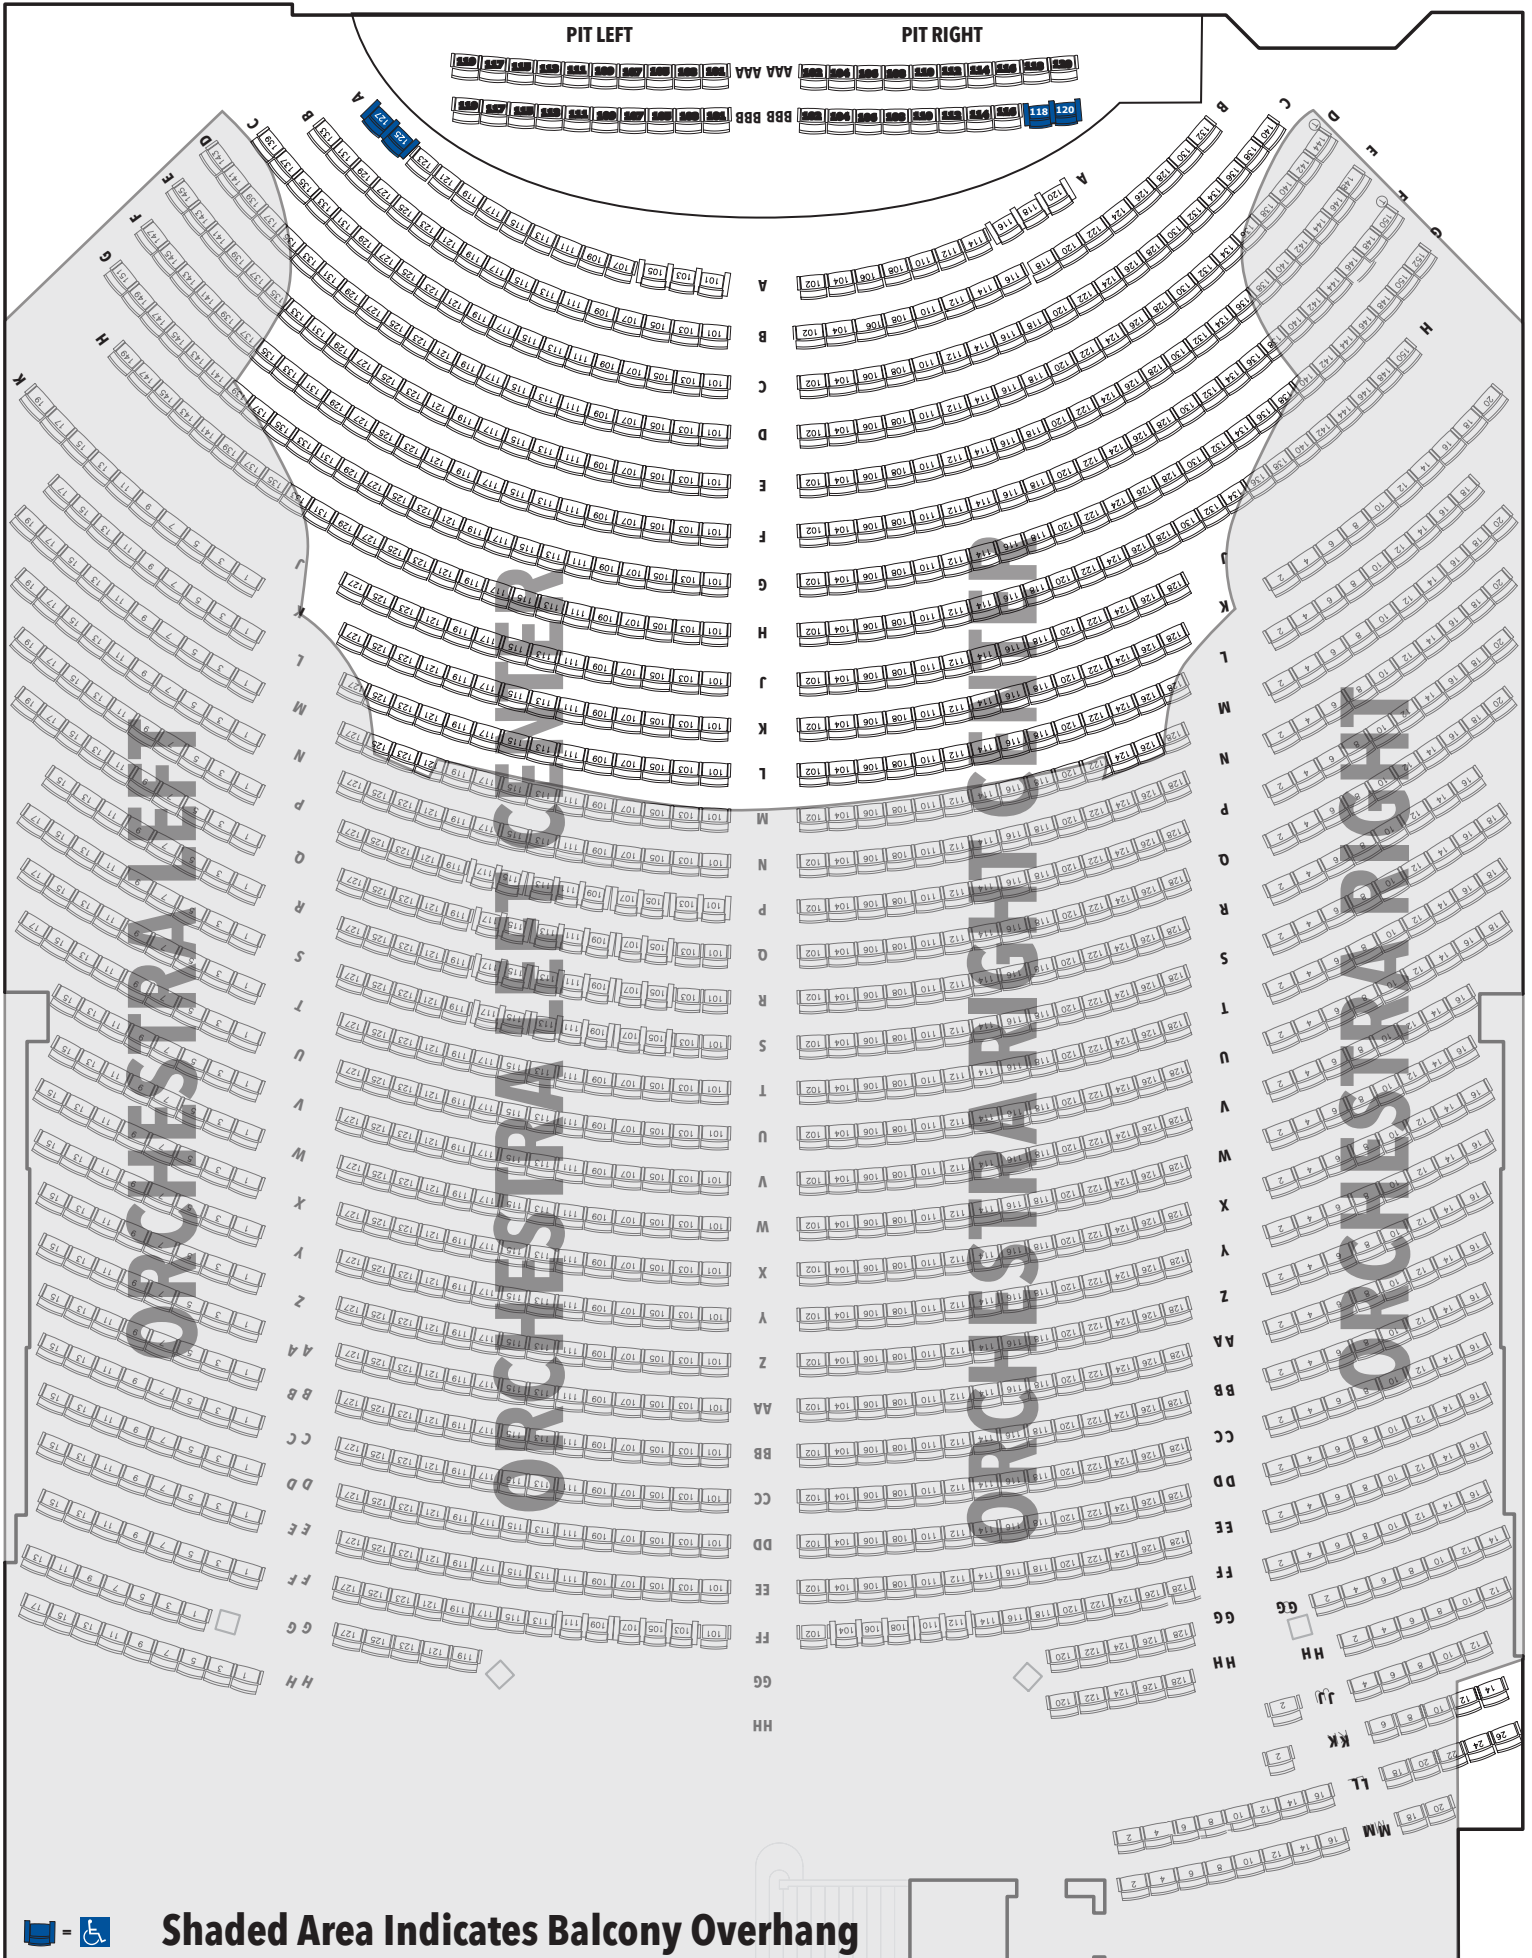

MAIN FLOOR

STAGE

PIT LEFT

PIT RIGHT

Shaded Area Indicates Balcony Overhang